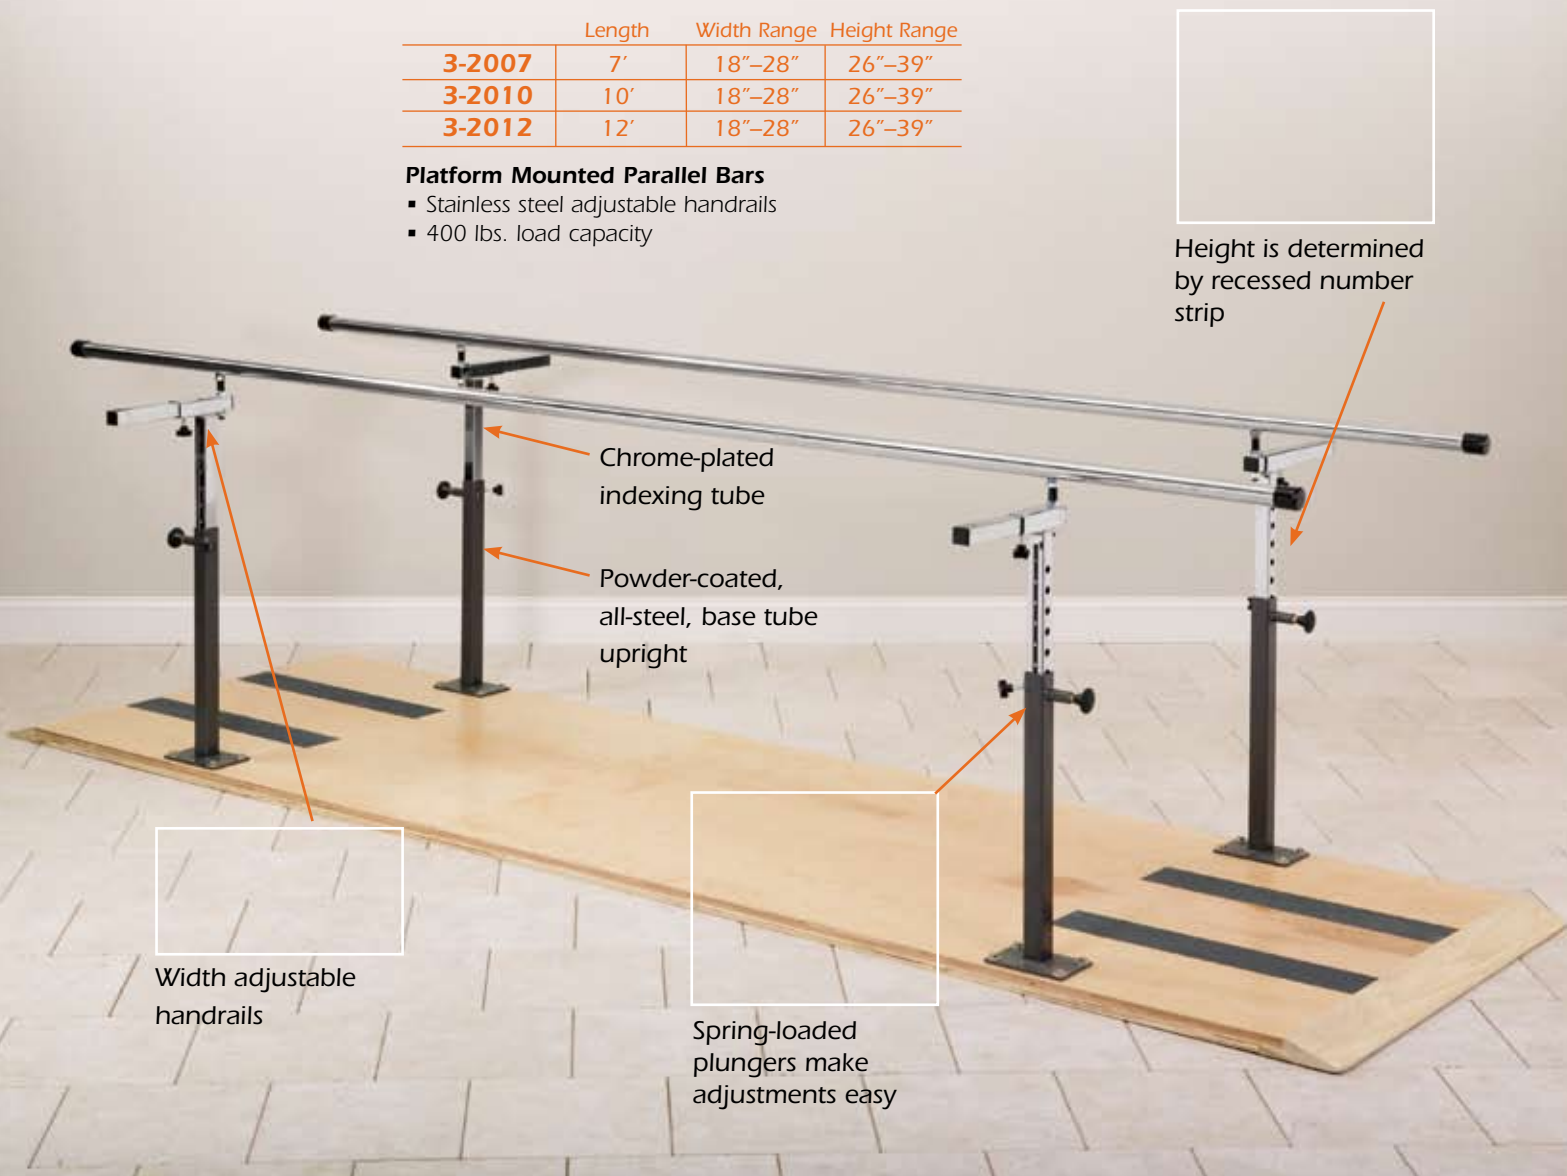

PARALLEL BARS

FEATURES

- One piece stainless steel handrails with end bumpers
- Uprights are ultra-heavy, square, telescoping steel tubing
- All models, except wall mounted folding unit, feature width adjustment
- Platform models feature 1 1/2" thick, hardwood, plywood bases with ultra-durable, UV cured, satin finish
- Safety treads at both ends of platform models make it safer for patient to turn and exit wheelchair
- All models are for Physical Therapy use only

PARALLEL BARS

	Length	Width	Height Range
3-3307	7'	28"	28"-42"

Wall Mounted Folding Parallel Bars

- Stainless steel handrails
- Requires only 14' of floor space when stored
- Folds up against the wall when not in use
- 400 lbs. load capacity

	Length	Width Range	Height Range
3-4007	7'	adjusts 6"/side	26"-39"
3-4010	10'	adjusts 6"/side	26"-39"
3-4012	12'	adjusts 6"/side	26"-39"

Floor Mounted Parallel Bars

- Stainless steel adjustable handrails
- Same features as platform-mounted model, except it is floor-mounted
- 400 lbs. load capacity

	Length	Width Range	Height Range
3-2106	10'	20"-34"	26"-39"

Bariatric Parallel Bars

- Height and width adjustment
- 3rd upright with through pin lock for extra support
- Extra width for bariatric patients
- 48" platform width
- 500 lbs. load capacity