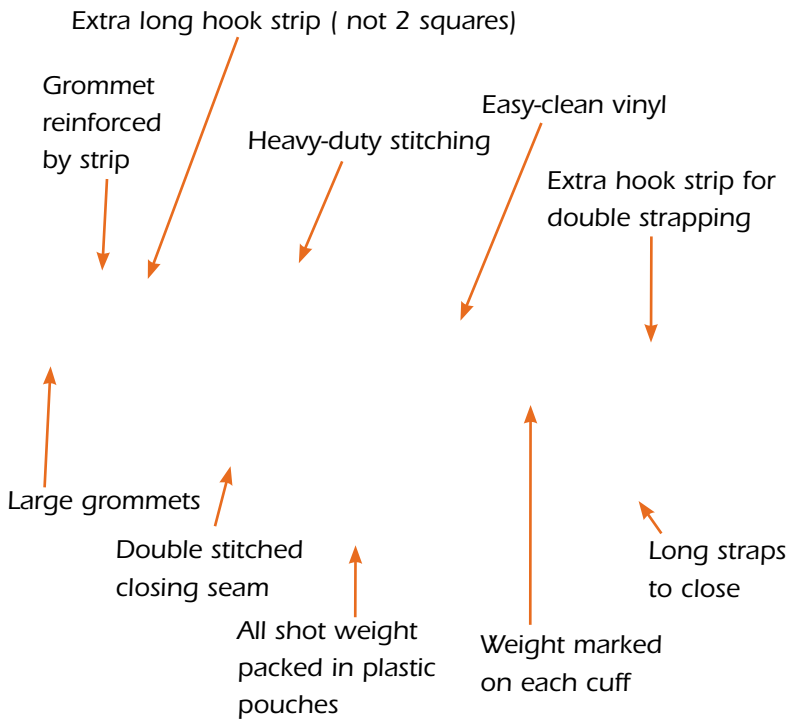

CUFF WEIGHTS

FEATURES

- All shot weight is packed in plastic pouches inside the cuff weight to help prevent spills and moisture absorption
- All weights 6 lbs. and over have 2 long straps
- All weights 5 lbs. and less have 1 long strap and 4 vertical weight pouches
- Extra-long straps allow double strapping for a snug fit
- Grommet positioned on the strap for extra reinforcement (12 lb. cuff weight does not have grommets)
- One-piece extra long strip makes fastening easy
- Outside closing seam is double stitched for durability

Each packed in a plastic bag.

Double strapping capability

Long Strap, Wrist and Ankle Cuff Weights

Model	LBS
4706-A	.25 lb.
4706-B	.50 lb.
4706-C	1 lb.
4706-D	1.50 lbs.
4706-E	2 lbs.
4706-F	2.50 lbs.
4706-G	3 lbs.
4706-H	4 lbs.
4706-I	5 lbs.
4706-J	6 lbs.
4706-K	7 lbs.
4706-L	7.50 lbs.
4706-M	8 lbs.
4706-N	9 lbs.
4706-O	10 lbs.
4706-P	12 lbs.

4706-X

Set of 16 Cuff Weights

- 2 each — 1 lb. ▪ 1.50 lbs. ▪ 2 lbs. ▪ 2.50 lbs. ▪ 3 lbs. ▪ 4 lbs. ▪ 5 lbs.
- 1 each — 7.5 lbs. ▪ 10 lbs.

4706-Z

Set of 48 Cuff Weights

- 6 each — 1 lb. ▪ 1.50 lbs. ▪ 2 lbs. ▪ 2.50 lbs. ▪ 3 lbs. ▪ 4 lbs. ▪ 5 lbs.
- 3 — 7.5 lbs.
- 3 — 10 lbs.