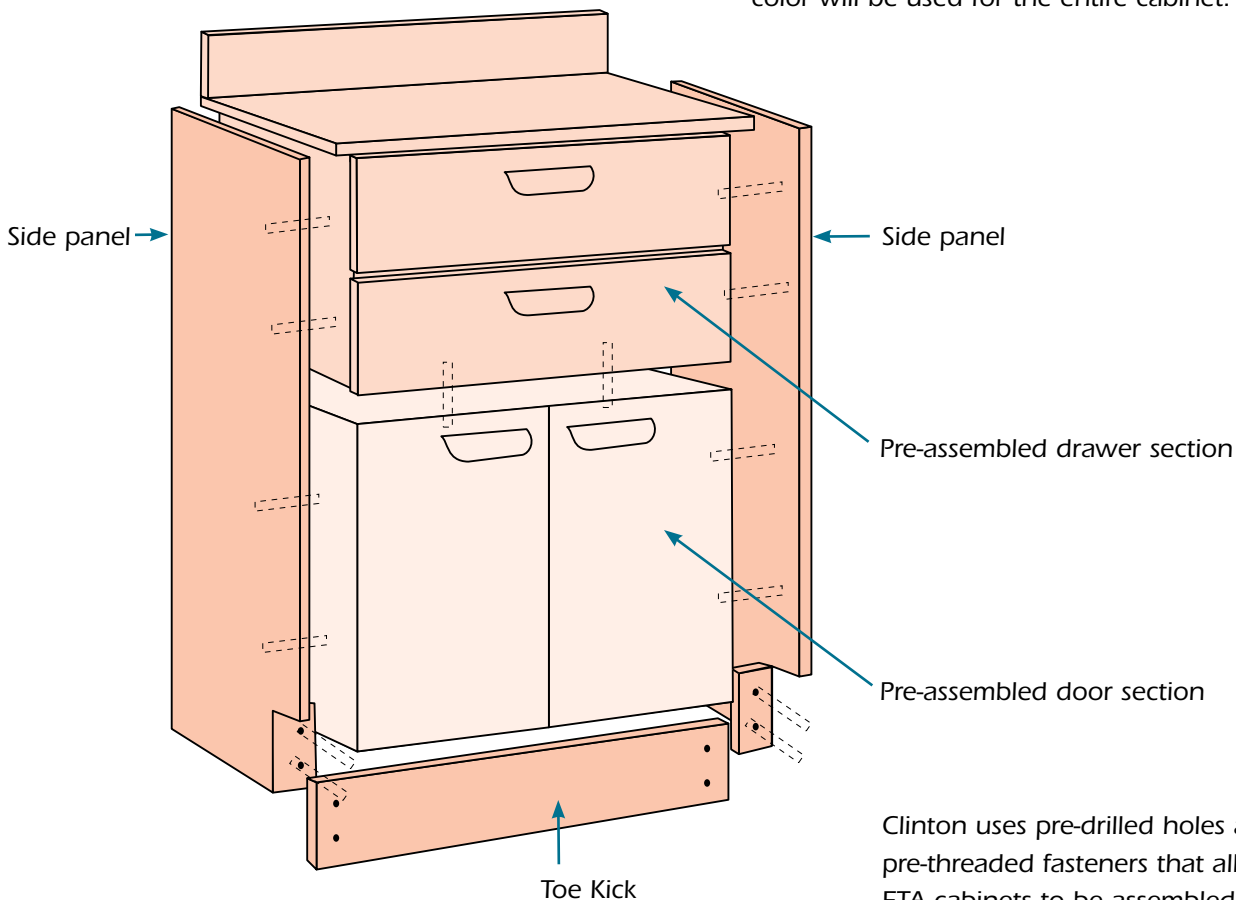

ETA TREATMENT CABINETS

Clinton ETA (Easy-To-Assemble) Treatment Cabinets are designed with the needs of the professional in mind. Six models feature modules that ship easy and go together fast using only a Phillips screwdriver. Mix or match up to 12 colors of laminate for a traditional or unique look.

SHIPPING ADVANTAGES

- Save money on shipping. Clinton ETA cabinets ship via UPS® or FedEx® Ground
- Single person delivery and assembly
- No inside delivery charges

NOTE:

Large orders that are less expensive to be shipped by common carrier will be shipped assembled.

FEATURES

- Pre-assembled modules
- All assembly holes pre-drilled and pre-threaded
- Easy-clean all laminate construction
- Tough chip-resistant PVC edges
- Modules are assembled with steel fasteners, not wood dowels
- 3-way, adjustable 110° door hinges
- Euro-style drawers with metal sides that hold up to 75 lbs.
- Recessed toe kick or dual wheel caster bases
- Height-adjustable drawer fronts
- Mix color choices for top sides and fronts
- Light color interior laminates
- Any damaged components are field changeable
- Assemble with only a Phillips screwdriver

ORDERING INFORMATION:

When ordering cabinets you need to select top, front and side colors. If only one color is selected, that color will be used for the entire cabinet.

Clinton uses pre-drilled holes and pre-threaded fasteners that allow Clinton ETA cabinets to be assembled faster and easier.