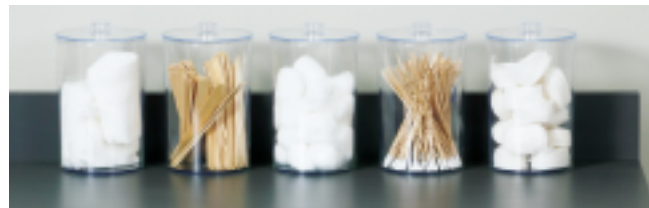

### Labeled Opaque Sundry Jars

- Set of 5 with clear tops. Sold in sets only.

	Diameter	Height
<b>T-66</b>	4 <sup>3</sup> / <sub>8</sub> "	6 <sup>1</sup> / <sub>2</sub> "